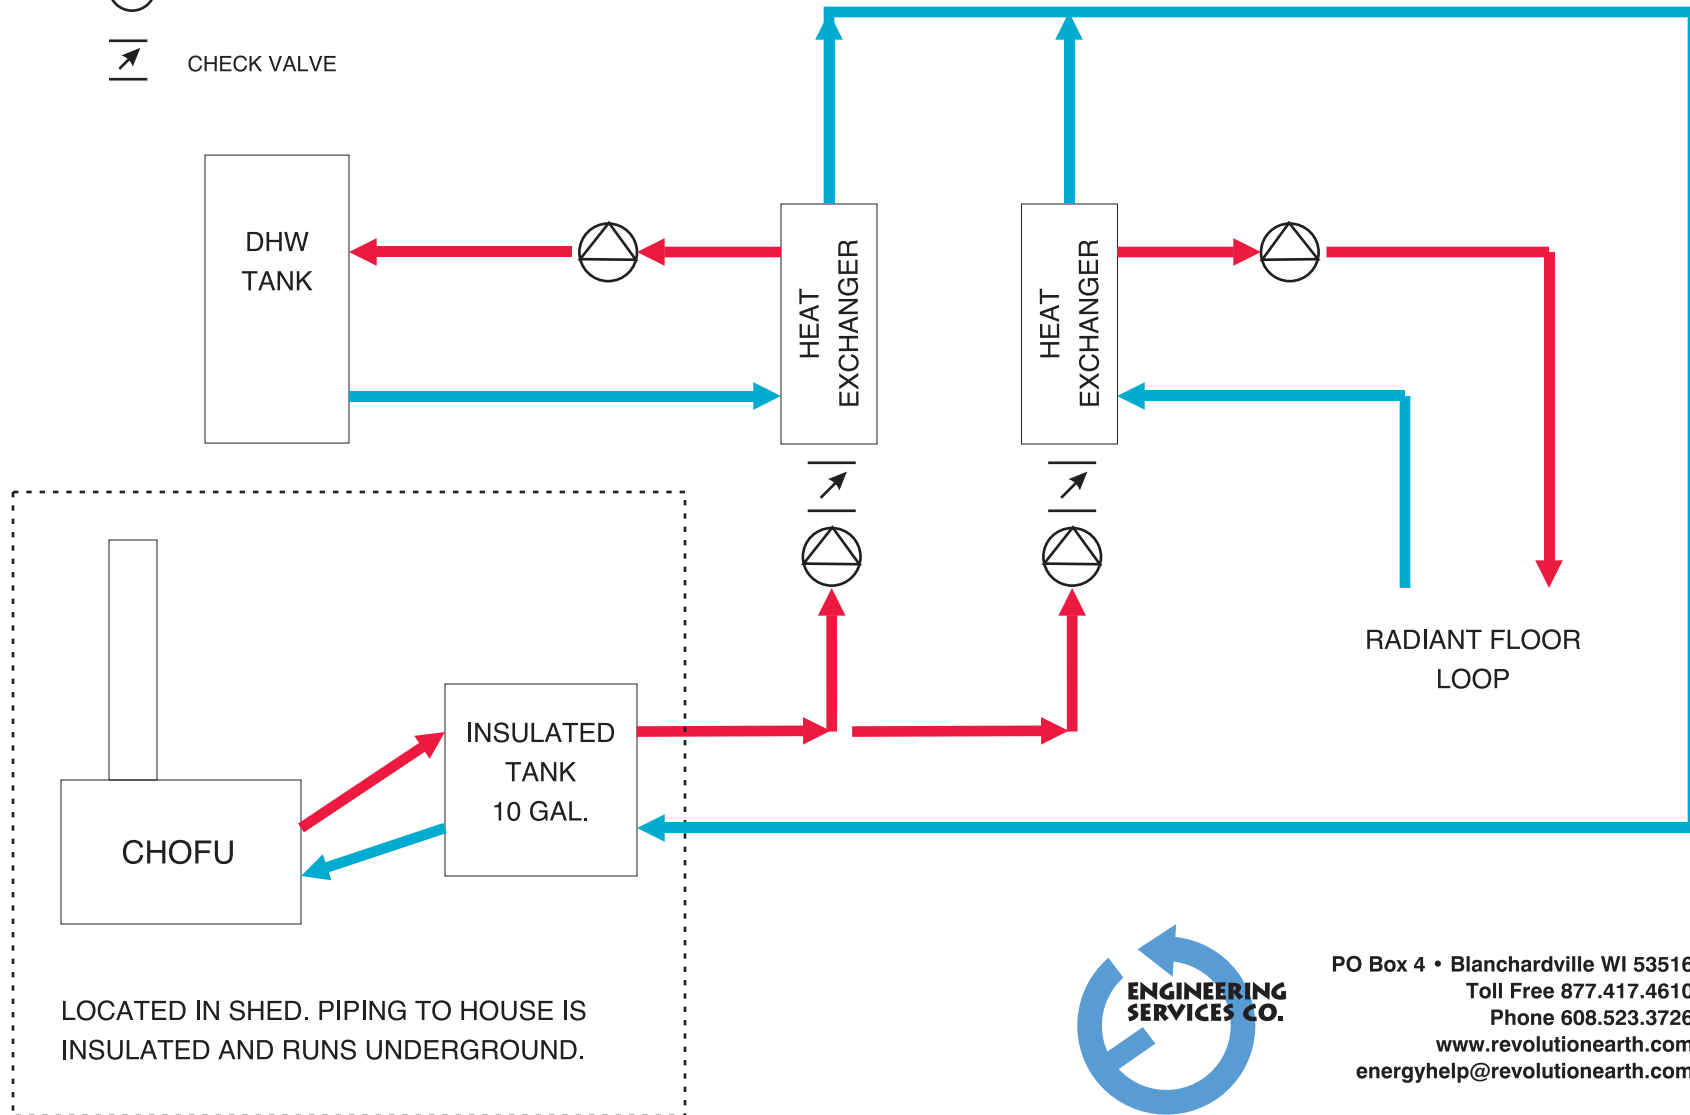

THIS IS A CUSTOMER DESIGNED SYSTEM TO USE A CHOFU TO PROVIDE RADIANT SPACE HEATING AND DOMESTIC HOT WATER.

There is logic provided by some thermostats, not shown, that gives priority to the radiant floor loop. When that is satisfied hot water is routed to the Domestic Hot Water Tank heat exchanger.